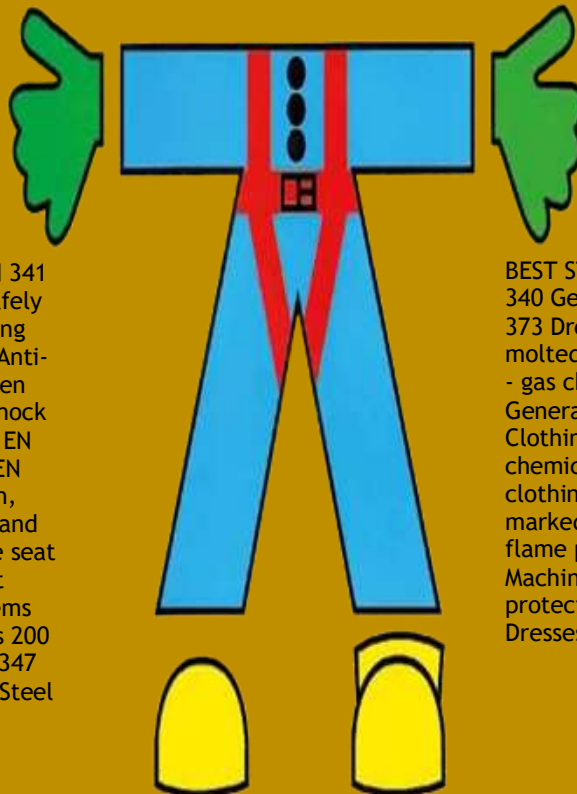

EST STANDARDS IN SAFETY BELTS EN 341 Systems / apparatuses that lower safely from high EN 353 - 1 Anti-fall/ braking system (on vertical line) EN 353 - 2 Anti-fall/ braking system (Flexible hazel en 354 safety ropes (Lanyard) EN 355 Shock (energy) absorbers and safety ropes EN 358 Waist seatbelt and safety rope EN 360 Preventing sudden fall from high, rewind and inertia reels, apparatus and mesh sleeve ropes EN 361 Parachute seat belt EN 362 Safety hook EN 363 Most standards in foot protectors of systems that stop falling EN 345 Safety shoes 200 jull EN 346 Safety shoes 100 jull EN 347 Safety shoes minimal risk EN 381 -8 Steel mesh leggings EN 381 -9 Steel mesh leggings

BEST STANDARDS IN BODY PROTECTORS EN 340 General work dresses EN 343 Raincoat EN 373 Dresses that provide protection against molted metal EN 412 Cut apron EN 464 Liquid - gas chemicals protective dresses EN 470 General features of aprons EN 470 Aprons467 Clothing with protection against liquid chemicals EN 465 Chemical protective clothing EN 471 Reactive (phosphorus) marked dresses EN 469- EN 531 Heat and flame protective equipments FROM EN 863 Machines (punctures, garments that provide protection against cuts, etc. EN 1073 - 1 Dresses against radioactive pollution